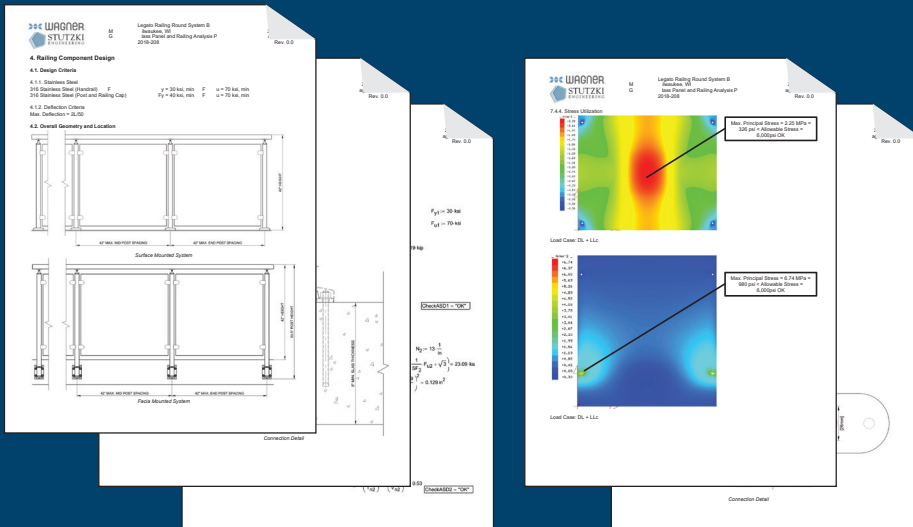

Legato™ Application Guide

Stock Legato™ post systems are installation ready, supported by an application guide featuring full structural calculations performed by third party engineers.

The Legato™ Application Guide includes a complete P.E. structural analysis for all stock Legato™ post systems.

All orders will receive a copy of the Application Guide. To download beforehand, please visit Legato™ at Wagner Architectural and click the link at the bottom.

@wagnercompanies

888-243-6914 // rfq@mailwagner.com
10600 West Brown Deer Road // Milwaukee, WI 53224, USA

© 2020 R&B Wagner, Inc. All Rights Reserved.
WagnerCompanies.com