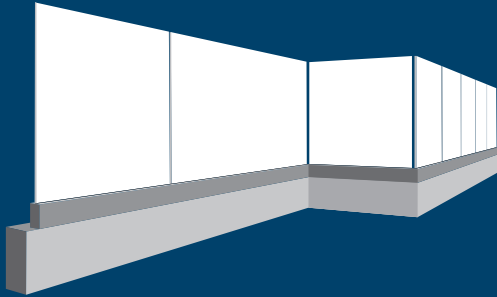

# PANELGRIP® GLASS SHOE SYSTEM

The Clear Choice.

## Dry Glaze Glass Shoe System

Postless design offers sleek sight lines for maximized light flow

Ideal for guard, stair, ramp, and balcony applications

Unique, durable infill locking mechanisms

No special install tools or training required

Moulding can be painted to match existing application

Our patented PanelGrip® glass shoe railing system is a high-performing, aesthetically pleasing system that is faster to install and more cost-effective than other standard dry glaze glass railing options. Learn more about PanelGrip® here: <https://wagnerco.info/PG>